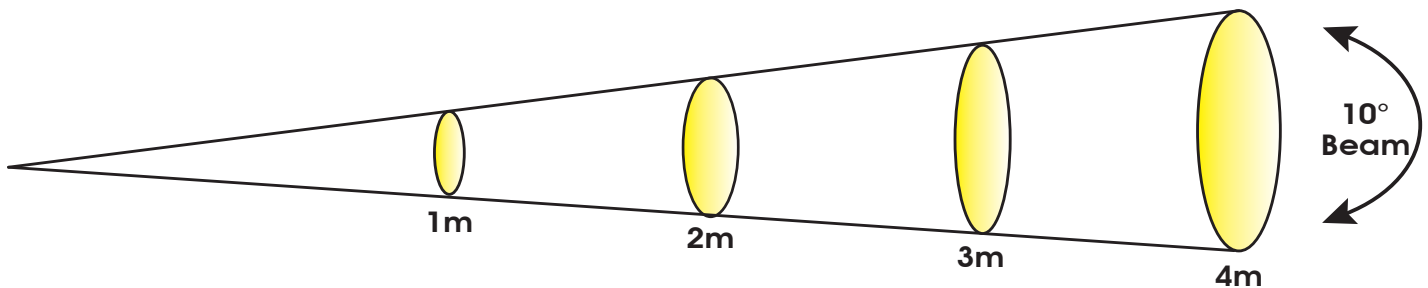

OPTI QA PAR™

SKU# OPT776

Photometric Data

Specifications are subject to change without any prior written notice.

| | m | ft | m | ft | m | ft | m | ft |
|--------------|--------|-------|-------|-----|-------|-----|-------|------|
| Distance | 1 | 3.3 | 2 | 6.6 | 3 | 9.8 | 4 | 13.1 |
| Photometrics | lux | fc | lux | fc | lux | fc | lux | fc |
| RED LEDs | 5,280 | 491 | 1,360 | 126 | 582 | 54 | 321 | 30 |
| GREEN LEDs | 7,590 | 705 | 2,113 | 196 | 920 | 85 | 515 | 48 |
| BLUE LEDs | 1,782 | 166 | 488 | 45 | 216 | 20 | 123 | 11 |
| WHITE LEDs | 6,640 | 617 | 1,763 | 164 | 753 | 70 | 420 | 39 |
| ALL FULL ON | 17,600 | 1,635 | 4,750 | 441 | 2,065 | 192 | 1,190 | 111 |