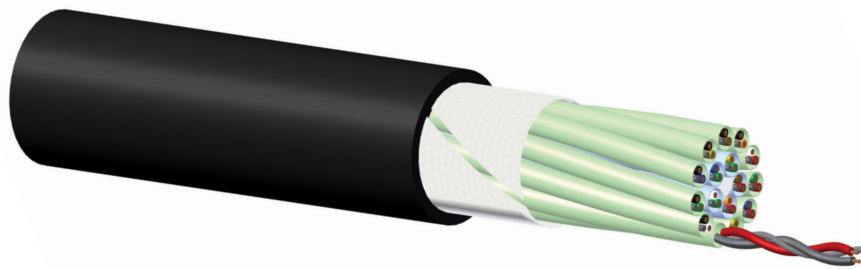

## MCR-series Colour codes

### MCR116 - MCR120

#### MCR116

Pair	Shielding	Inner Colours
1	Blue Aluminum	Black & Red
2	Blue Aluminum	Black & White
3	Blue Aluminum	Black & Green
4	Blue Aluminum	Black & Blue
5	Blue Aluminum	Black & Yellow
6	Blue Aluminum	Black & Brown
7	Blue Aluminum	Black & Orange
8	Blue Aluminum	Red & White
9	Green Aluminum	Purple & Red
10	Green Aluminum	Purple & White
11	Green Aluminum	Purple & Green
12	Green Aluminum	Purple & Blue
13	Green Aluminum	Purple & Yellow
14	Green Aluminum	Purple & Brown
15	Green Aluminum	Purple & Black
16	Green Aluminum	Gray & White